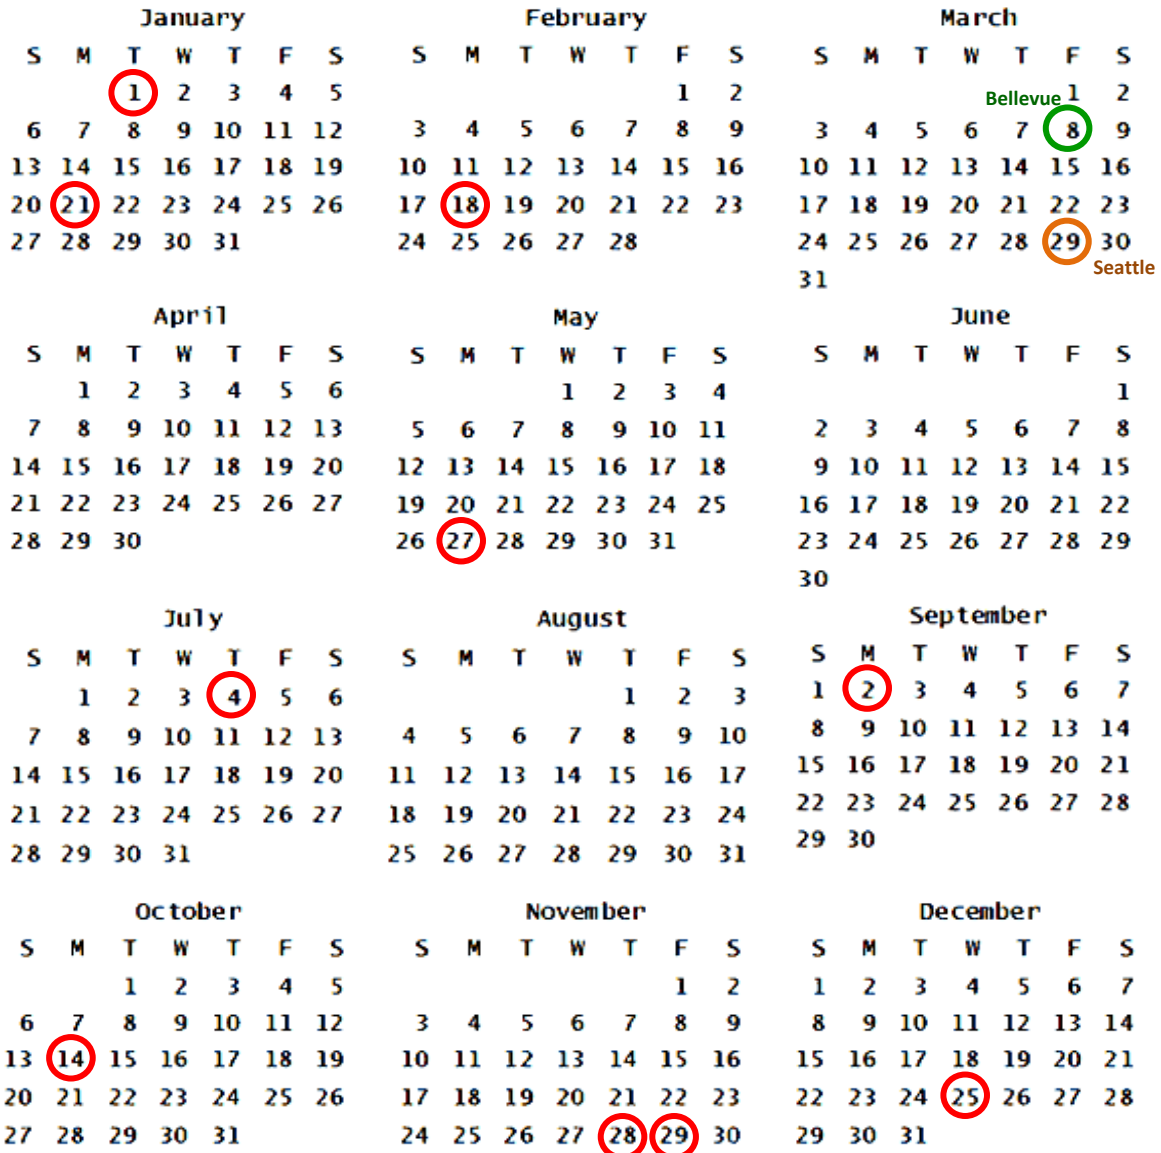

# Preschool / Childcare Center 2019 Calendar

- Bellevue preschool/childcare center is closed on March 8<sup>th</sup> for parent-teacher conference.
- Seattle preschool/childcare center is closed on March 29<sup>th</sup> for parent-teacher conference.
- Both sites are closed on the following Federal Holidays:

Jan. 1 (Tu)	New Year	Sept. 2 (M)	Labor Day
Jan. 21 (M)	Martin Luther King	Oct. 14 (M)	Columbus Day
Feb. 18 (M)	President's Day	Nov. 28 (Th)	Thanksgiving
May 27 (M)	Memorial Day	Nov. 29 (F)	The day after Thanksgiving (in place of Veterans Day)
July 4 (Th)	Independence Day	Dec. 25 (W)	Christmas